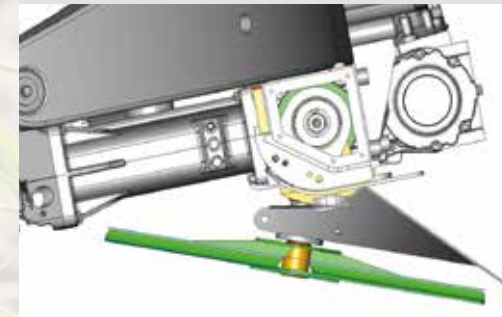

LEYLAND

StalkBuster

A clever strike against the corn borer!

StalkBuster

Destroys the winter residence of the corn borer.

Life cycle of the corn borer *

The stubble is the best overwintering home for the larvae. An intensive destruction of the stubble is very important.

According to the FAO the corn borer destroys 4% of the global maize cultivation area. This corresponds to the food requirements of approx. 60 mill. people.**

The StalkBuster is integrated into the rotary crop header. It crushes the stubbles intensively before they are pushed down by the tyres of the forage harvester.

* Source:
<http://www.amw-nuetzlinge.de/>

** Source accessed in April 2017:
<https://www.lfl.bayern.de/ips/blatfruechte/030323/index.php>

Innovative technology.

StalkBuster - features:

- A part-turn gear has been integrated into the main frame
- A ratchet clutch protects each unit individually
- Specially shaped flails to completely crush the stubbles
- Flail change in seconds without special tools due to polygon gearing
- Power requirement only 4 hp per row
- Fast disassembly of the hood, if mulching is not required
- The transport width of 3.3 m is retained
- Additional weight only 600 kg
- Pneumatic pressure system for soft adaptation to ground contours
- Pneumatic cylinder integrated into the base frame
- Automatic lifting of the mulching units during reversing
- Contact pressure of the units adjustable via control valve with hardly any ground contact
- Exact ground adaptation through individually suspended units