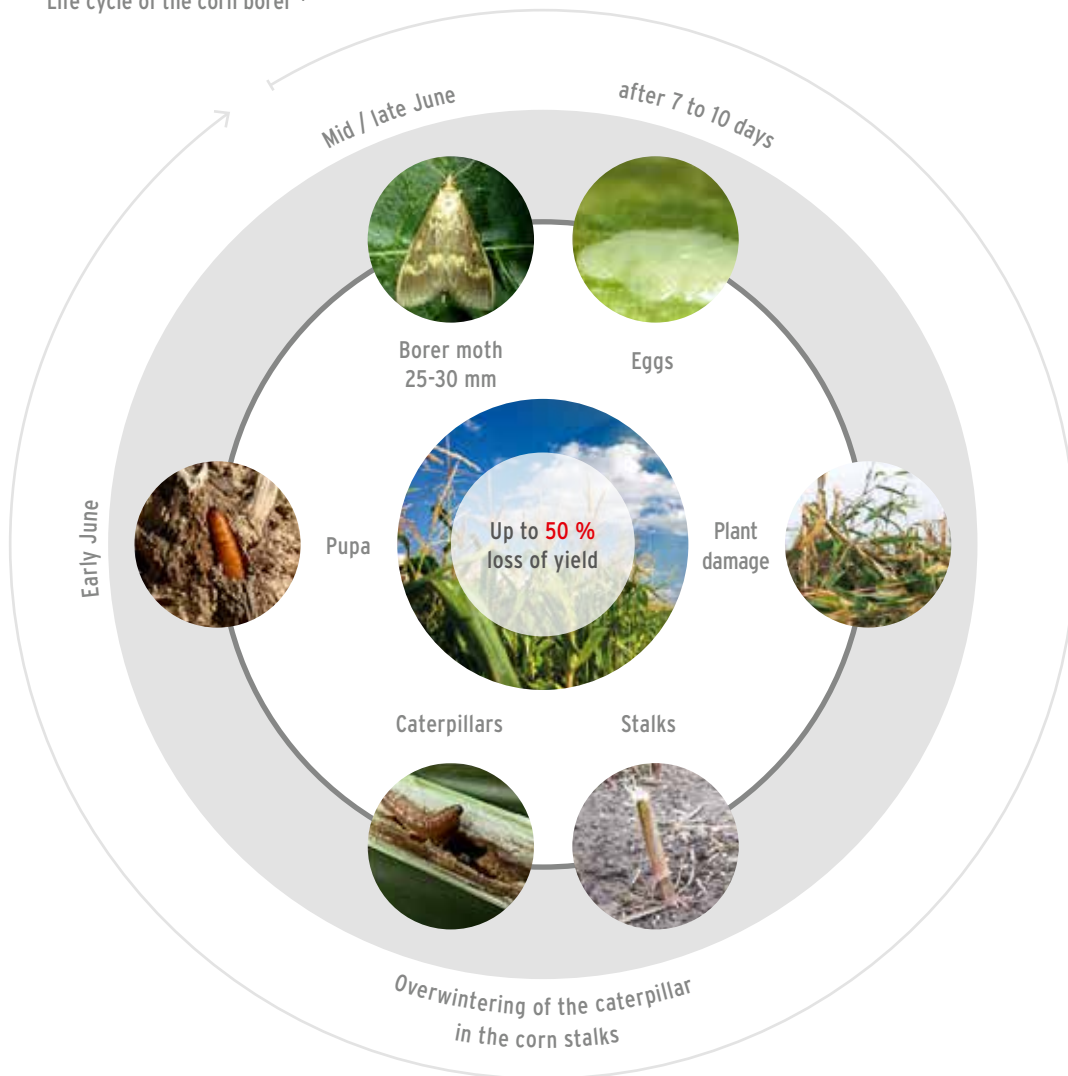

LEYLAND

StalkBuster

A clever strike against the corn borer!

StalkBuster

Destroys the winter residence of the corn borer.

Life cycle of the corn borer *

The stubble is the best overwintering home for the larvae. An intensive destruction of the stubble is very important.

According to the FAO the corn borer destroys 4% of the global maize cultivation area. This corresponds to the food requirements of approx. 60 mill. people.**

The StalkBuster is integrated into the rotary crop header. It crushes the stubbles intensively before they are pushed down by the tyres of the forage harvester.

* Source:
<http://www.amw-nuetzlinge.de/>

** Source accessed in April 2017:
<https://www.lfl.bayern.de/ips/blatfruechte/030323/index.php>

Innovative technology.

StalkBuster - features:

- A part-turn gear has been integrated into the main frame
- A ratchet clutch protects each unit individually
- Specially shaped flails to completely crush the stubbles
- Flail change in seconds without special tools due to polygon gearing
- Power requirement only 4 hp per row
- Fast disassembly of the hood, if mulching is not required
- The transport width of 3.3 m is retained
- Additional weight only 600 kg
- Pneumatic pressure system for soft adaptation to ground contours
- Pneumatic cylinder integrated into the base frame
- Automatic lifting of the mulching units during reversing
- Contact pressure of the units adjustable via control valve with hardly any ground contact
- Exact ground adaptation through individually suspended units

The *StalkBuster* can do even more:

- Reduction of the risk of Fusarium in following crops
- Saves tyres of the SPFH, tractors and trailers
- Easy incorporating of harvest residue
- Rapid decomposition and better field hygiene
- Environmentally friendly